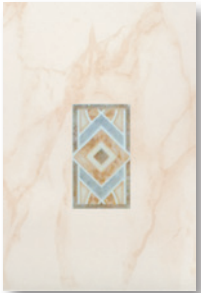

BOREAL MARBLEIZED

FIELD TILE

Beige

Gris

DECORATIVE ACCENTS

8x12 Wall Deco (Beige shown)

2x8 Universal Breccia
Wall Listello

SUGGESTED SHOWER FLOOR MOSAIC

Plain Blanco
3x3 Mosaic 12x12 Sheet

Shown: Beige 12x12, 8x12 Wall, 8x12 Wall Deco, 2x8 Universal Listello

SPECIFICATIONS

Application	Floor & Wall
Visual	Polished Marble
Type	Ceramic
Slip Resistance	No
PEI Rating	4
Frost Resistance	No
Shade Variation	Slight/Medium