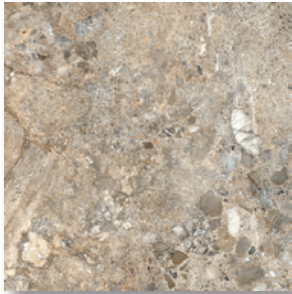

FIELD TILE

Beige

Dust

Grigio

Taupe

Mosaic (Taupe shown)

Shown: Dust 13x20

SPECIFICATIONS

Application	Floor & Backsplash
Visual	Rustic Marble
Type	H.D.I.T. Porcelain
Slip Resistance	ASDA/OSHA
PEI Rating	4+
Frost Resistance	Yes
Shade Variation	Slight/Medium

V2

SIZES

20x20 Floor

13x20 Floor

13x13 Floor