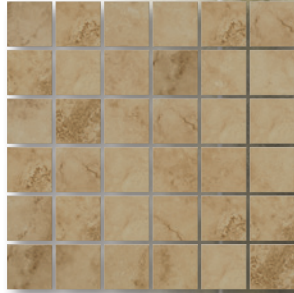

FIELD TILE

Cream

Ivory

Noce

Mosaic (Noce shown)

DECORATIVE ACCENTS

8x12 Wall Deco (Cream shown)

3x8 Universal Wall Listello

Shown: Cream 8x12 Wall with Wall Decos and Wall Listellos

SPECIFICATIONS

Application	Floor & Wall
Visual	Honed Stone
Type	Ceramic
Slip Resistance	No
PEI Rating	4
Frost Resistance	No
Shade Variation	Moderate/High

V3

SIZES

18x18 Floor

12x12 Floor

2x2 Mosaic
12x12 Sheet

8x12 Wall

3x12 Floor Bullnose

2x8 Wall Bullnose