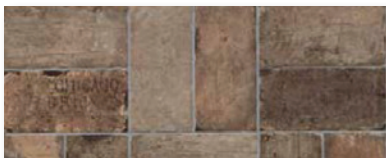

FIELD TILE

Old Chicago

South Side

State Street

Wrigley

Shown: South Side 4x8

SPECIFICATIONS

Application	Floor/Wall
Visual	Reclaimed Chicago Brick
Type	H.D.I.T. Porcelain
Slip Resistance	ADA/OSHA
PEI Rating	4
Frost Resistance	Yes
Shade Variation	Moderate/High

V3

SIZES

Please Note: The Chicago brick name appears in each color approximately four times in every 56, 4x8 brick; or once every 14 brick.
Please Note: The City Mix is available in all four colors. There are 26 designs and are available in one box only. Names cannot be ordered separately and are randomly packed.